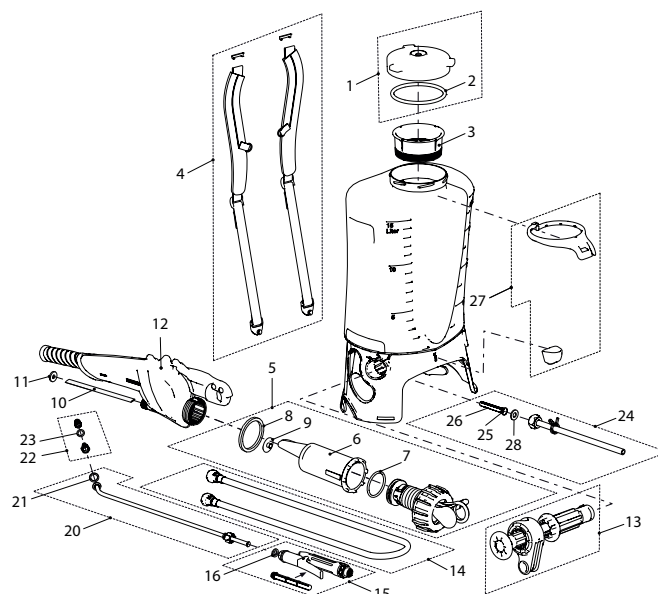

RPD 15 ATS

**RPD 15 ATS, backpack sprayer (15 litres)**

11924801

010113

Accessories (Pictures see page 78 ff)

Pressure control valve PR 3 E1 (adjustable), see page 6	12098901-SB	011929
Vario Gun, stepless variable one-hand operation from spray to jet	11558501	100821
XL 8 S Telescopic lance 7 m (max. 6 bar) / working height 8 m (Spray version)	11935801	113982
Telescopic tube 0.5 - 1 m, anodised aluminium, thread G1/4"e on both sides	10985204	030104
Telescopic tube 1 - 2 m, anodised aluminium, thread G1/4"e on both sides	10985201	100456
Extension tube straight 1 m, brass, G1/4"-G1/4"e	10960601	100463
Professional spray hood oval, screw fitting	10501606	100906
Spray hood round, ø12.5 cm, screw fitting	11998601	710891
Spray boom, aluminium, max. 12 bar, screw fitting, 4 fanjet nozzles TP 11002 VP (yellow)	11889501-SB	040677
Spray boom, aluminium, max. 12 bar, screw fitting, 4 fanjet nozzles AIXR 110015 VP (green)	12050201	150420
Biofilter for the use of home-made spray mixtures	11475701	100593

No Gasket set consisting of:

11941001-SB

400150

2	Gasket 108x7		
6	Cylinder		
7	O-ring 36x3.5		
8	Gasket 56x48x4		
9	Pump gasket ø24 mm		
10	Suction tube L = 130 mm		
11	Gasket 15x5.5x2		
16	Gasket 12.2x7x3		
21	Gasket 17x12.7x2		
23	O-ring 7.66x1.78		
25	Gasket 15x7x1.5		
26	Filter		
28	Gasket 16x8x2		

No Spare parts

1	Lid ø137 mm	10397202-SB	151007
3	Filter screen	77009699-SB	151038
4	Carrying belt (pair)	11923401	113722
5	Pump (without pump lever)	11939301	113906
12	Pump lever	11920201	113913
13	Pump lever joint	11939401	113920
14	Hose 1.3 m, G1/2"-G1/2"	10396008-SB	113012
15	Trigger Profi G1/2"	11934701	113784
	<i>Gasket set for trigger</i>	11664910	040851
16	Gasket 12.7x7x3; 12 pcs per pack	11642404	040042
20	Spray tube 50 cm, curved	11370704	700311
22	Adjustable nozzle 1.7 mm, brass	28502597-SB	100777
24	Suction tube-set	11939501	113944
27	Spray tube holder	11934001	113951