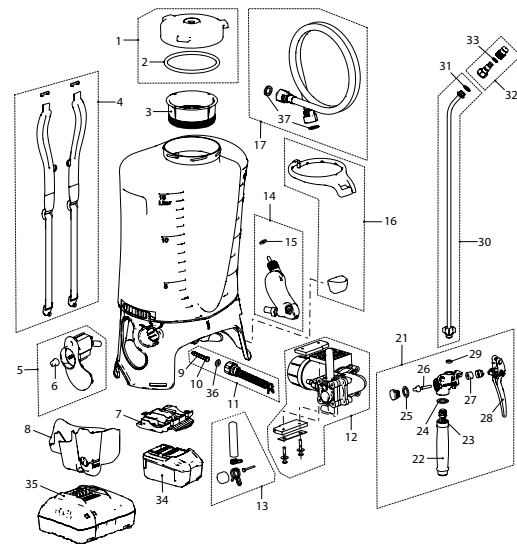

REC 15 AC1

REC 15 AC1, backpack sprayer (15 litres) with battery pack, with charger EU		12070901	220154
REC 15 AC2, backpack sprayer (15 litres) without battery pack, without charger		12073001	220192
REC 15 AC5, backpack sprayer (15 litres) with battery pack, without charger		12139201	038148
Accessories (Pictures see page 78 ff)			
AS 1200 AC1, battery spray blower (only REC 15)		12118001	014319
Vario Gun, stepless variable one-hand operation from spray to jet		11558501	100821
Floodjet nozzle 1.6 mm (blue) (Herbicide nozzle)		10501803-SB	100241
XL 8 S Telescopic lance 7 m (max. 6 bar) / working height 8 m (Spray version)		11935801	113982
Telescopic tube 1- 2 m, anodised aluminium, thread G1/4"e on both sides		10985201	100456
Professional spray hood oval, screw fitting		10501606	100906
Spray hood, 12.5 cm, screw fitting		11998601	710891
Spray boom, aluminium, screw fitting, 4 fanjet nozzles XR 11001 VS (orange) for REB / REC		12033001	720845
Duro mist nozzle 1.65 mm, brass - for white washing and special applications		28502325-SB	100364
Biofilter for the use of home-made spray mixtures		11475701	100593
Gasket set, No 2,9,10,15,20,31,33,36,37	REC / REB	11934101	113876
Gasket set spraying equipment, No 23,24,25,26,27,29,31,33	REC	12058001-SB	150260
Nr. Spare parts			
1 Lid ø137 mm	REC / REB	10397202-SB	151007
3 Filter screen	REC / REB	77009699-SB	151038
4 Carrying belt (pair)	REC / REB	11923401	113722
5 Electronic	REC	12076201	150970
5 Electronic	REB	12075901	151083
6 Potentiometer knob, minimum order qty. 5 pcs	REC / REB	11922701	720838
7 Battery fixing plate	REC	12075601	150994
7 Battery fixing plate	REB	12075501	151106
8 Motor cover complete	REC	11948701	200101
11 Suction tube	REC	12078501	151380
12 Pump and motor	REC	11923002	210322
12 Pump and motor	REB	12017801	720463
13 Diaphragm and pulsation damper set	REC	11998301	710884
14 Air vessel	REC	11933302	210346
14 Air vessel	REB	12071501	151113
16 Spray tube holder	REC / REB	11934001	113951
17 Hose 1.3 m, G1/2"-G1/2"	REC / REB	10396008-SB	113012
19 Trigger Profi G1/2"	REB	11934701	113784
Gasket set for trigger	REB	11664910	040851
20/29 Gasket 12.2x7x3; 12 pcs per pack	REB / REC	11642404	040042
21 Trigger brass LB, G1/2", 10 bar	REC	12047501-SB	150048
22 Plastic handle G1/2"	REC	10392201-SB	100944
28 Lever for trigger brass LB	REC	12046501	150116
30 Spray tube 60 cm curved, brass	REB / REC	12007401	720074
31 Gasket 17x12.7x2; 10 pcs per pack	REB / REC	11642403	040035
32 Adjustable nozzle 1.7 mm, brass	REB / REC	28502597-SB	100777
34 Battery pack 18 V Li-Power / 4.0 Ah *	REC	12071401	150895
34 Battery pack 18 V Li-Power / 2.0 Ah *	REB	12070301	150871
35 Quick charger ASC 55, 220-240 V, EU - plug type C *	REC	12070101	150864
35 Charger SC 30, 220-240 V, EU - plug type C *	REB	12074501	150949