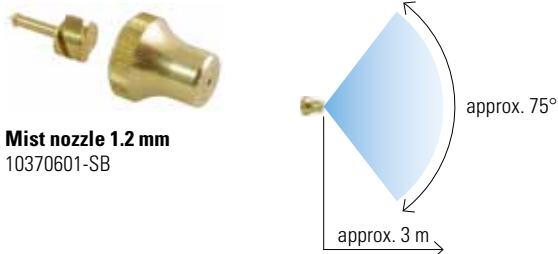

Florajet – Hand sprayer

Robust power unit and long distance sprayer

- Wide, voluminous spray mist
- Very fine and constant spray pattern (due to the piston pressure up to 20 bar)
- Quick to use, easily cleaned
- Adjustable nozzle with up to 5 m reach (optional available)
- Ideal for roses, trellis, bushes and small trees

Made in Switzerland

Unique Birchmeier features

Small trees, bushes, trellis or rose beds: Wherever plants have to be sprayed with a small quantity, the Florajet is the ideal solution. The powerful piston pump (20 bar) delivers a high volume with a fine troplet spray. A distance up to 3 m can be reached. The result: Excellent surface coverage and good penetration even through thick foliage. Quick to use, easily cleaned. A perfect complement to hand sprayers, larger compression sprayers or backpack sprayers.

Standard nozzle

Tip: Take the spiral core out of the standard mist nozzle and it will give a jet up to 5 meters.

Adjustable nozzle 1.3 mm (optional accessory)

Further Birchmeier products: www.birchmeier.com