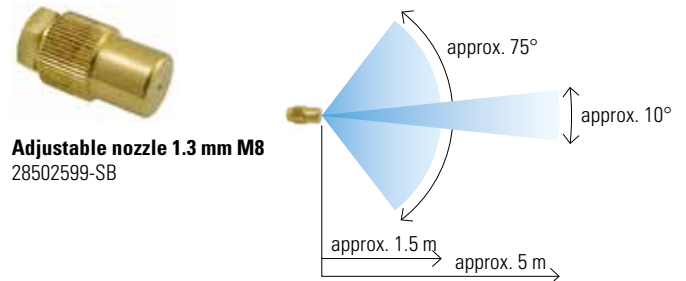

Made in Switzerland

Unique Birchmeier features

Small trees, bushes, trellis or rose beds: Wherever plants have to be sprayed with a small quantity, the Florajet is the ideal solution. The powerful piston pump (20 bar) delivers a high volume with a fine troplet spray. A distance up to 3 m can be reached. The result: Excellent surface coverage and good penetration even through thick foliage. Quick to use, easily cleaned. A perfect complement to hand sprayers, larger compression sprayers or backpack sprayers.

Standard nozzle

Tip: Take the spiral core out of the standard mist nozzle and it will give a jet up to 5 meters.

Adjustable nozzle 1.3 mm (optional accessory)

Further Birchmeier products: www.birchmeier.com