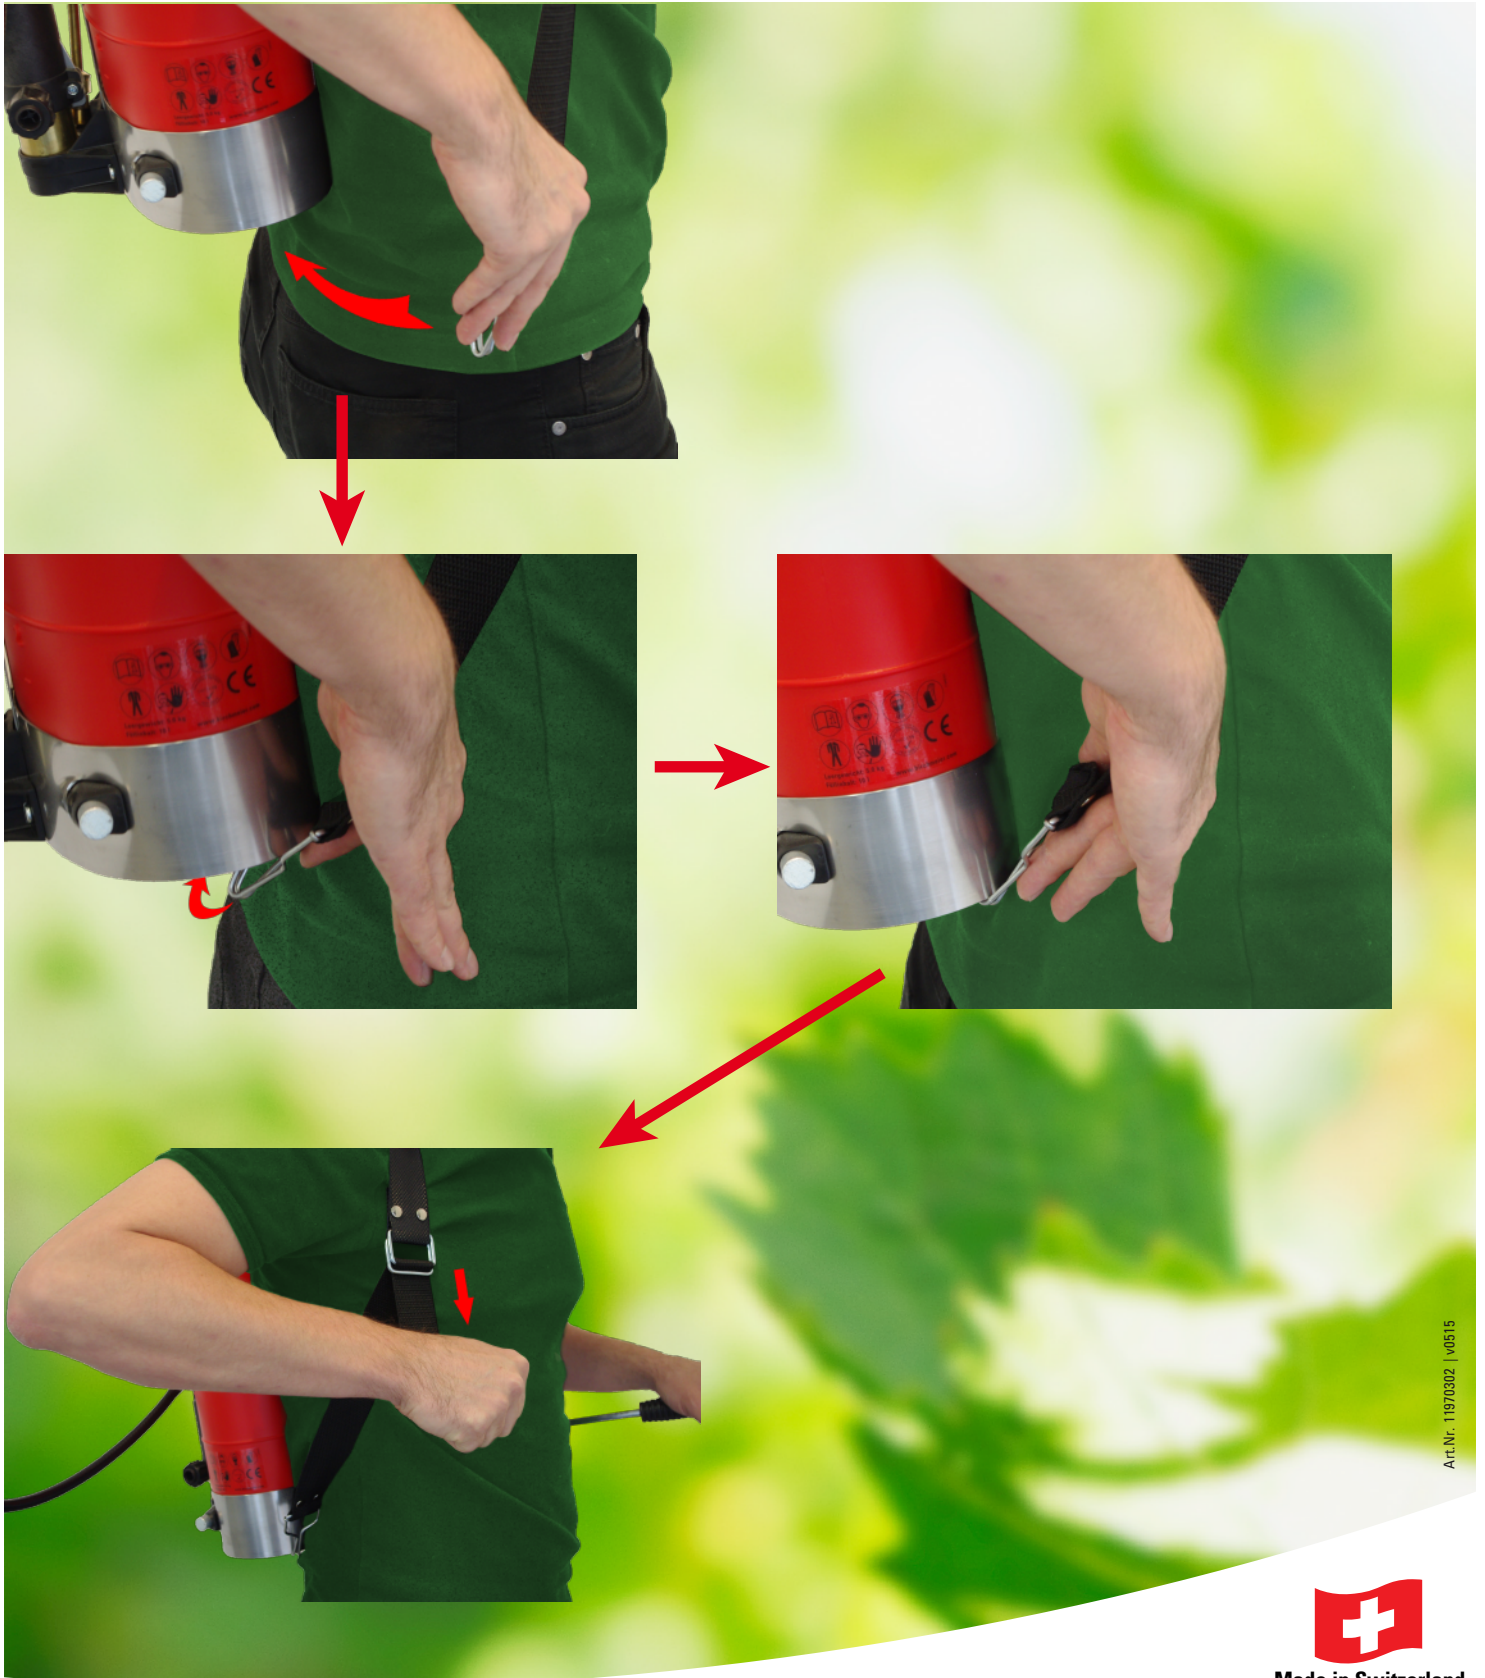

Flox 10 / Iris 15 / Senior 20

Fitting on the carrying belts

Art.Nr. 11970302 | v0515

Made in Switzerland