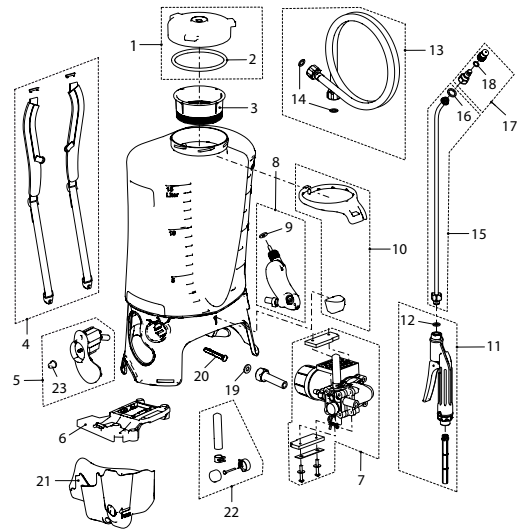

**NEW**

**ACCU  
POWER**

**Performance characteristic**

- 1 – 3 bar
- 10 h / 190 litres\*
- Li-Ion 14.4 V / 2.7 Ah
- Battery < 2 h

\*approx. 1 bar / mist

REA 15 AZ1

REA 15 AZ1, backpack sprayer (15 litres) (battery Li-Ion 14.4 V), incl. battery charger (240 V)		12014201	210742
<b>Accessories (Pictures see page 70 ff)</b>			
AS 1200, battery spray blower		12052101	210957
Vario Gun, stepless variable one-hand operation from mist to jet		11558501	100821
Telescopic extension 45 - 90 cm, plastic/aluminium		11659001-SB	030098
Spray hood oval, compression fitting		11871101	110066
Spray hood round, ø12.5 cm, compression fitting		11864801	110042
Biofilter for the use of home-made spray mixtures		11475701	100593
Stainless steel hand-cart H2		12022601	720623
<b>Gasket set consisting of Pos. 2,9,14,15,16</b>		12014301	720395
<b>No</b>	<b>Spare parts</b>		
1	Lid ø137 mm	10397202-SB	151007
3	Filter screen	77009699-SB	151038
4	Carrying belt (pair)	11923401	113722
5	Electronics	12022501	210780
6	Battery fixing	11921301	400778
7	Pump and Motor	12017801	720456
8	Air vessel	12017901	720470
10	Spray tube holder	11934001	113951
11	Trigger valve with hose 1.3 m, G1/2"-G1/2"	11637602-SB	710525
12	Spray tube 50 cm straight, brass	11310402	710297
13	Adjustable nozzle 1.7 mm, plastic-brass	11889601	040943
17	Potentiometer knob, <b>minimum order qty. 5 pcs</b>	11922701	720883
	Li-ion battery 14.4 V / 2.7 Ah	11959601	210506
	Charger 100-240 V / 50-60 Hz	11961201	210490

**ACCU  
POWER**

**Performance characteristic**

- 1 – 4.5 bar
- 5.5 h / 120 litres\*
- Li-Ion 14.4 V / 2.7 Ah
- Battery < 2 h

\*approx. 2 bar / 0.5 l / min

REB 15 AZ2

REB 15 AZ2, backpack sprayer (15 litres) (battery Li-Ion 14.4 V), incl. battery charger (240 V)		11957001	210452
<b>Accessories and spare parts see REC 15 ABZ, page 31 ff)</b>			