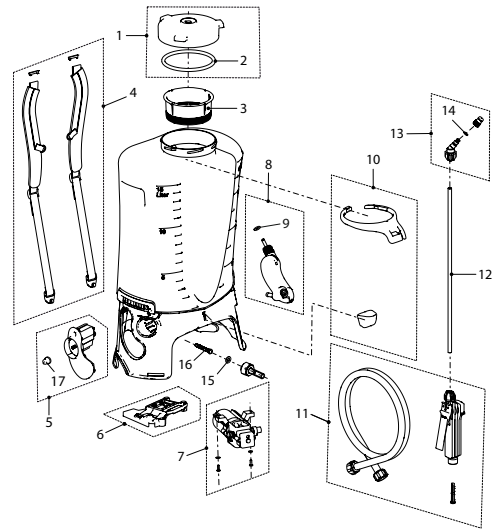

**NEW**

**ACCU  
POWER**

**Performance characteristic**

- 1 – 3 bar
- 10 h / 190 litres\*
- Li-Ion 14.4 V / 2.7 Ah
- Battery < 2 h

\*approx. 1 bar / mist

REA 15 AZ1

REA 15 AZ1, backpack sprayer (15 litres) (battery Li-Ion 14.4 V), incl. battery charger (240 V)		12014201	210742
<b>Accessories (Pictures see page 70 ff)</b>			
AS 1200, battery spray blower		12052101	210957
Vario Gun, stepless variable one-hand operation from mist to jet		11558501	100821
Telescopic extension 45 - 90 cm, plastic/aluminium		11659001-SB	030098
Spray hood oval, compression fitting		11871101	110066
Spray hood round, ø12.5 cm, compression fitting		11864801	110042
Biofilter for the use of home-made spray mixtures		11475701	100593
Stainless steel hand-cart H2		12022601	720623
<b>Gasket set consisting of Pos. 2,9,14,15,16</b>		12014301	720395
<b>No</b>	<b>Spare parts</b>		
1	Lid ø137 mm	10397202-SB	151007
3	Filter screen	77009699-SB	151038
4	Carrying belt (pair)	11923401	113722
5	Electronics	12022501	210780
6	Battery fixing	11921301	400778
7	Pump and Motor	12017801	720456
8	Air vessel	12017901	720470
10	Spray tube holder	11934001	113951
11	Trigger valve with hose 1.3 m, G1/2"-G1/2"	11637602-SB	710525
12	Spray tube 50 cm straight, brass	11310402	710297
13	Adjustable nozzle 1.7 mm, plastic-brass	11889601	040943
17	Potentiometer knob, <b>minimum order qty. 5 pcs</b>	11922701	720883
	Li-ion battery 14.4 V / 2.7 Ah	11959601	210506
	Charger 100-240 V / 50-60 Hz	11961201	210490

**ACCU  
POWER**

**Performance characteristic**

- 1 – 4.5 bar
- 5.5 h / 120 litres\*
- Li-Ion 14.4 V / 2.7 Ah
- Battery < 2 h

\*approx. 2 bar / 0.5 l / min

REB 15 AZ2

REB 15 AZ2, backpack sprayer (15 litres) (battery Li-Ion 14.4 V), incl. battery charger (240 V)		11957001	210452
<b>Accessories and spare parts see REC 15 ABZ, page 31 ff)</b>			